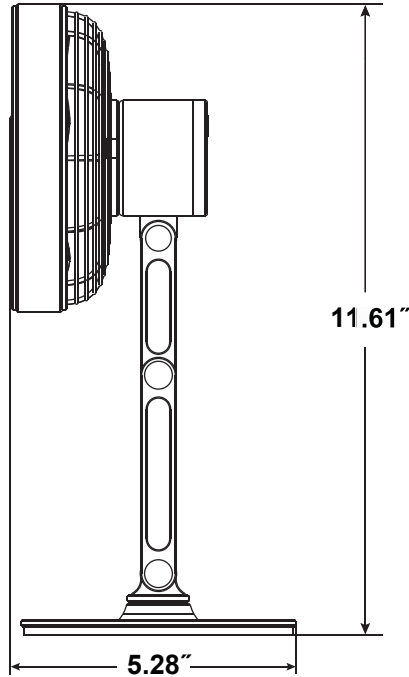

FLEX™

FP2605GM USB Fan

Available Finishes	
GM	Gun Metal with Black Blade

Net Weight: 1.76 lbs

ELECTRICAL REQUIREMENTS:

USB powered: Plug the USB power cord into a PC or laptop USB connector.

Main power socket: Plug the USB power cord into A/C adaptor, and then plug into a suitable main power socket.

MOTOR SPECS:

DC motor is designed for optimal performance with this fan.

CONTROL / SPEED:

Control switch to turn the fan ON/OFF and 3 speed.

FEATURES:

- Adjustable arm
- 360° swivel base
- 3 fan speeds
- 47-inch USB cable included
- Built-in Lithium battery
- Battery capacity: 2,200 mAh
- Charging time: 2.5 hours
- Runtime: – Low: 6 hours – Medium: 4 hours – High: 2 hours