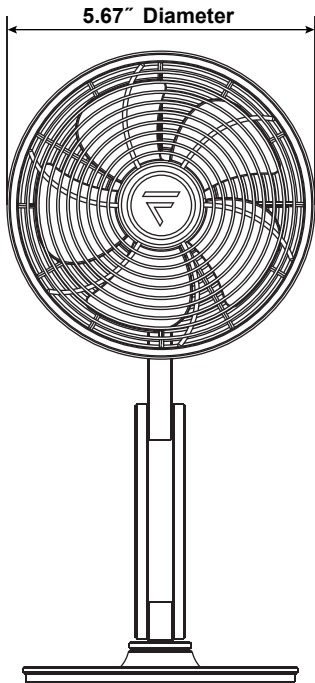

FLEX™

FP2605GM USB Fan

Available Finishes	
GM	Gun Metal with Black Blade

Net Weight: 1.76 lbs

ELECTRICAL REQUIREMENTS:

USB powered: Plug the USB power cord into a PC or laptop USB connector.

Main power socket: Plug the USB power cord into A/C adaptor, and then plug into a suitable main power socket.

MOTOR SPECS:

DC motor is designed for optimal performance with this fan.

CONTROL / SPEED:

Control switch to turn the fan ON/OFF and 3 speed.

FEATURES:

- Adjustable arm
- 360° swivel base
- 3 fan speeds
- 47-inch USB cable included
- Built-in Lithium battery
- Battery capacity: 2,200 mAh
- Charging time: 2.5 hours
- Runtime: – Low: 6 hours – Medium: 4 hours – High: 2 hours