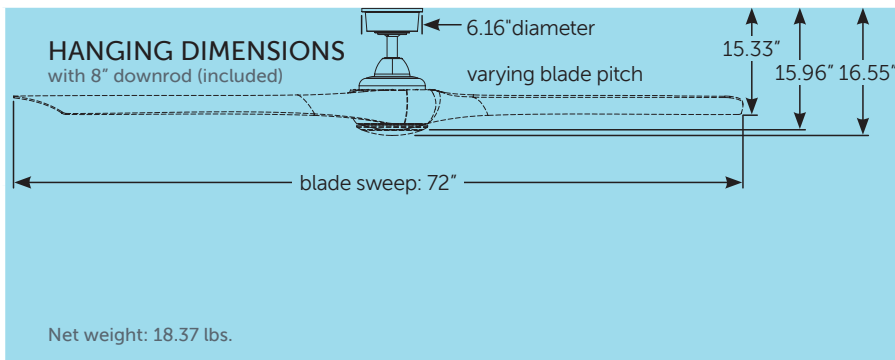

WRAP™ CUSTOM 72