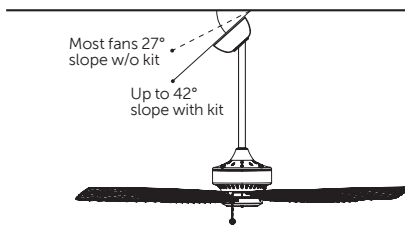

SLOPED-CEILING KIT

- Includes hanger bracket, hanger ball, ceiling canopy, canopy screw cover and mounting hardware
- See spec section of individual fan pages for compatibility with your fan.
- Allows for ceiling slope up to 42°
- For use with any length downrod

SLOPED-CEILING BALL KIT

- Includes black hanger ball only
- See spec section of individual fan pages for compatibility with your fan.
- Hanger ball works with current Fanimation canopy and hanger bracket.
- Allows for ceiling slope up to 42°.
- For use with any length downrod

STANDARD

SCK1-52BL	black
SCK1-52BN	brushed nickel
SCK1-52BS	brushed satin brass
SCK1-52CH	chrome
SCK1-52DZ	dark bronze
SCK1-52GR	matte greige
SCK1-52GZ	galvanized
SCK1-52MW	matte white
SCK1-52OB	oil-rubbed bronze
SCK1-52PN	polished nickel

WET RATED

SCK1-52BLW	black wet
SCK1-52DZW	dark bronze wet
SCK1-52GRW	matte greige wet
SCK1-52MWW	matte white wet
SCK1-52SLW	silver wet

SCB1-52 For use with 1" dia. downrods