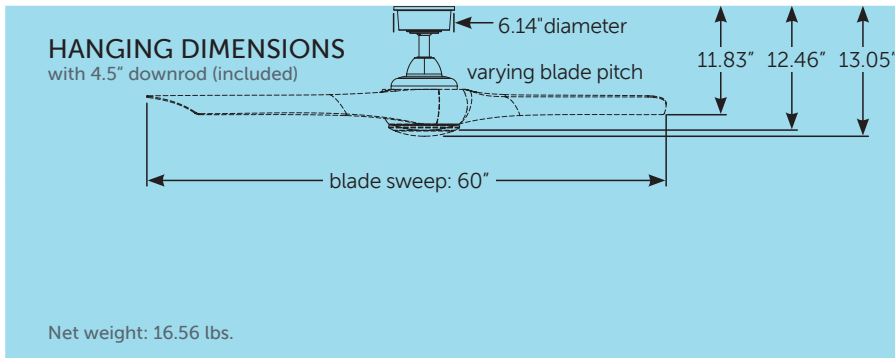

WRAP™ CUSTOM 60

CONTROL TYPE

wifi + fanSync by FANIMATION

TR305 handheld remote included

MOTOR TYPE & SIZE

DC 158 x 22
(LIMITED LIFETIME WARRANTY)

Reverse switch on remote

FAN SPEEDS
variable

HIGH-SPEED RPM
138

*HIGH-SPEED CFM
7,141 CFM

LOCATION RATING

dry damp wet

✓ ✓ ✗

LIGHTING—LK8530**
(sold separately)

18W LED with opal frosted glass

LIGHTING SPECS—LK8530**
(sold separately)

18W integrated LED with CCT Select
lumens: 1,600
CCT: 3000k/4000k/5000k
CRI: 90

MOUNTING TYPE

downrod sloped flush
4.5" included up to 27" included sold separately

✓ ✓ ✓