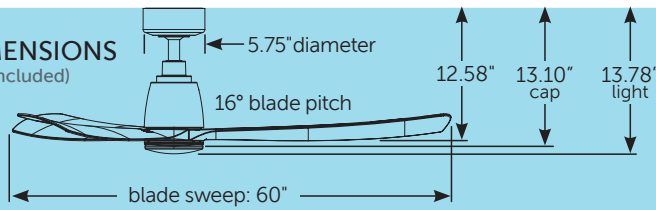

view larger swatches on page 79

KUTE™ 60

HANGING DIMENSIONS

with 4.5" downrod (included)

Net weight: 13.01 lbs.

CONTROL TYPE

TR360 handheld remote included

MOTOR TYPE & SIZE