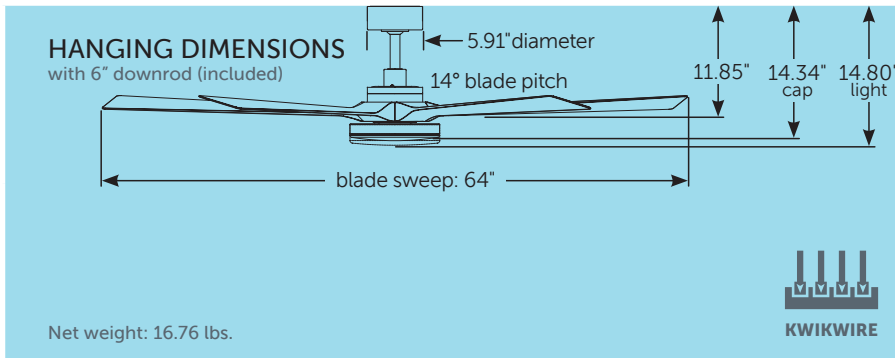

TORCHAIRE™ 64

CONTROL TYPE

TR361 handheld remote included

MOTOR TYPE & SIZE

DC 126 x 12
(LIMITED LIFETIME WARRANTY)

Reverse switch on remote

FAN SPEEDS

6
variable using the fanSync app

HIGH-SPEED RPM

125

*HIGH-SPEED CFM

7,134 CFM

LOCATION RATING

dry   damp   wet

✓   ✓   ✗

LIGHTING

upper   lower

Uplight: 12W 5CCT LED w/ opal frosted shade
Downlight: 30W 5CCT LED w/ opal frosted glass

LIGHTING SPECS

lumens upper: 1,000
lumens lower: 2,700
CCT: 2700k/3000k/3500k/4000k/5000k
CRI: 90

MOUNTING TYPE

downrod   sloped   flush
6" included   up to 27" included   sold separately

✓   ✓   ✗