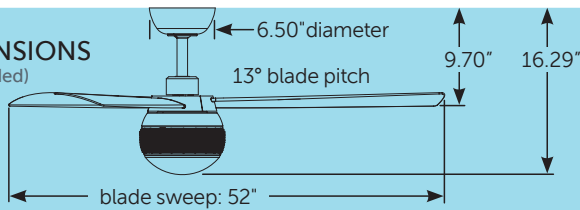

ACCESSORIES

		
CONTROLS p.75	DOWNRODS & ACCESSORIES p.77	FINISH SWATCHES p.79

PAGET™

HANGING DIMENSIONS

with 6" downrod (included)

Net weight: 15.88 lbs.

CONTROL TYPE

TR500 handheld remote included