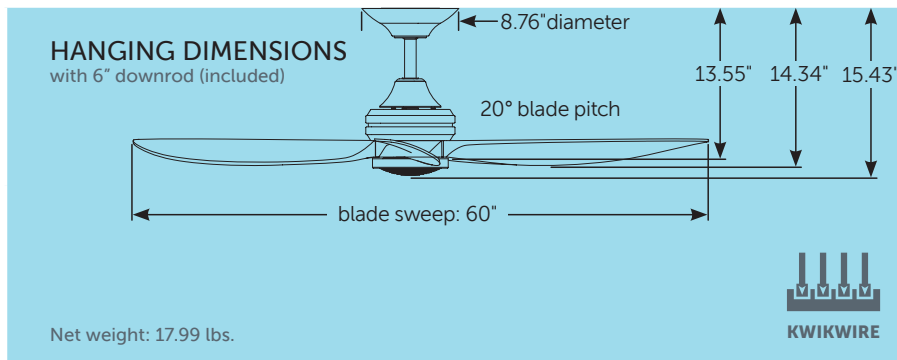

AVIARA™

CONTROL TYPE

TR360 handheld remote included

MOTOR TYPE & SIZE

DC 153 x 22
(LIMITED LIFETIME WARRANTY)

Reverse switch on remote

FAN SPEEDS
6
variable using the fanSync app

HIGH-SPEED RPM
160

*HIGH-SPEED CFM
8,008 CFM

LOCATION RATING

dry ☒ damp ☒ wet ☒

LIGHTING
(light kit and cap included)

18W LED with opal frosted glass

LIGHTING SPECS

18W integrated LED with CCT Select
lumens: 1,600
CCT: 2700k/3000k/3500k/4000k/5000k
CRI: 90

MOUNTING TYPE

downrod 6" included ☒ sloped up to 27" included ☒ flush sold separately ☒