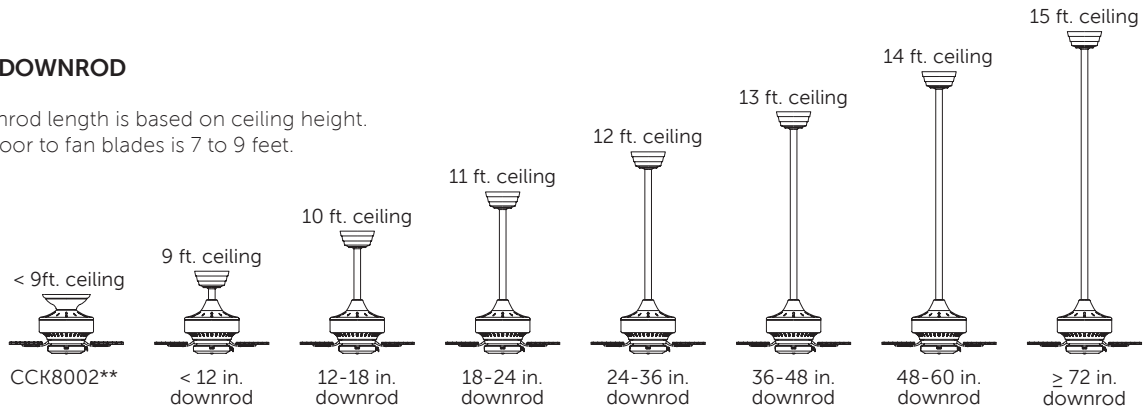

CHOOSING YOUR DOWNROD

Recommended downrod length is based on ceiling height.
Ideal distance from floor to fan blades is 7 to 9 feet.