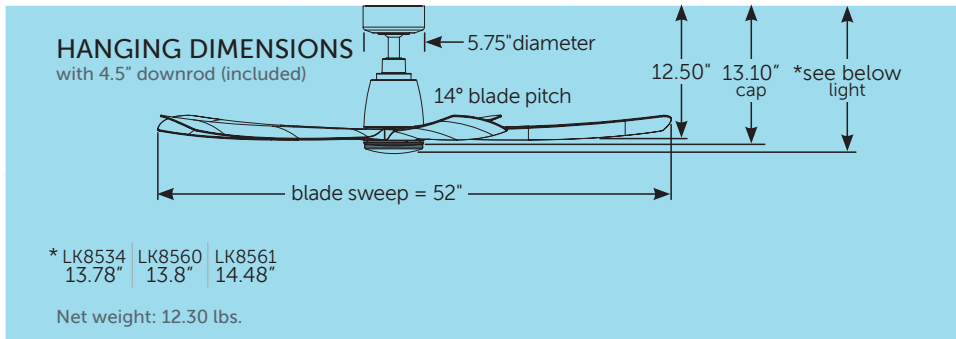

KUTE5™ 52

CONTROL TYPE

TR305 handheld remote included

MOTOR TYPE & SIZE	FAN SPEEDS	LOCATION RATING	MOUNTING TYPE
DC 100 x 30 (LIMITED LIFETIME WARRANTY)	variable	dry damp wet	downrod 4.5" included sloped up to 27" included flush sold separately
	HIGH-SPEED RPM		
	158		
Reverse switch on remote	*HIGH-SPEED CFM		
	6,719 CFM		

LIGHTING
LK8534**, LK8560 & LK8561**
(sold separately)

16W LED with CCT Select
LK8534**—opal frosted shade
LK8560—clear glass
LK8561**—opal frosted glass

LIGHTING
LK8534**
(sold separately)

16W integrated LED with CCT Select
lumens: 1,500
CCT: 3000k/4000k/5000k
CRI: 90

LIGHTING
LK8560 & LK8561**
(sold separately)

16W integrated LED with CCT Select
lumens: 1,600
CCT: 3000k/4000k/5000k
CRI: 90