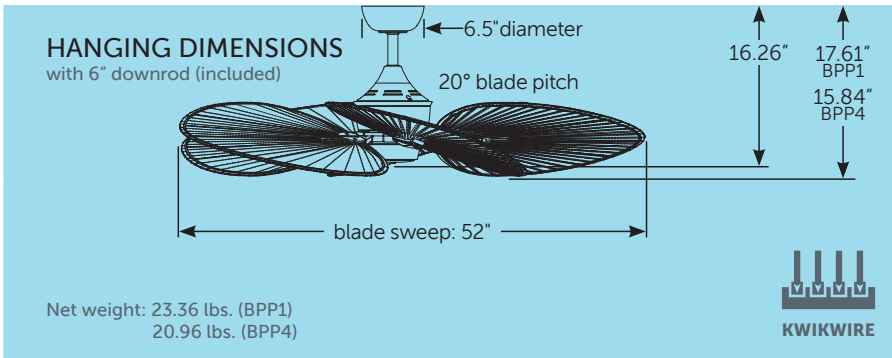

ISLANDER DC™

CONTROL TYPE

TR360 handheld remote included

MOTOR TYPE & SIZE

DC 125NS
(LIMITED LIFETIME WARRANTY)

Reverse switch on remote

FAN SPEEDS
6
variable using the fanSync app

HIGH-SPEED RPM
BPP1: 120
BPP4: 119

*HIGH-SPEED CFM
BPP1: 4,865 CFM
BPP4: 5,141 CFM

LOCATION RATING

dry ☒ damp ☒ wet ☒

MOUNTING TYPE

downrod 6" included ☒ sloped up to 27° ☒ flush sold separately ☒