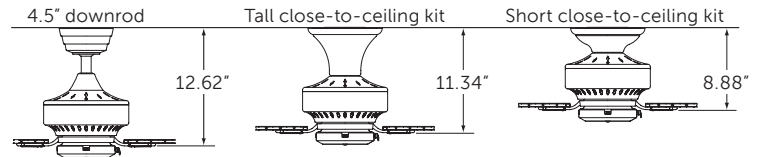

CLOSE-TO- & SLOPED-CEILING KITS

CLOSE-TO-CEILING KIT

- Replaces hanger bracket/downrod assembly to move your fan closer to the ceiling, creating more head room
- Intended for use with low ceilings.
- Please see individual fan pages for compatibility
- Tall and short kits both included.
- Tall dimensions: 5.13" (H) x 8" (DIA.)
- Short dimensions: 2.67" (H) x 8" (DIA.)
- For 4.5" included downrod fans: Subtract 3.74" for short close to ceiling kit and 1.28" for tall close to ceiling kit
- For 6" included downrod fans: Subtract 5.24" for short close to ceiling kit and 2.78" for tall close to ceiling kit

STANDARD

CCK8002AGP	antique graphite	CCK8002DZ	dark bronze
CCK8002BL	black	CCK8002GZ	galvanized
CCK8002BN	brushed nickel	CCK8002MW	matte white

WET RATED

CCK8002BLW	black wet	CCK8002GRW	matte greige wet
CCK8002BNW	brushed nickel wet	CCK8002MWW	matte white wet
CCK8002BSW	brushed satin brass wet	CCK8002SLW	silver wet
CCK8002DZW	dark bronze wet		

SPITFIRE™ ONLY

CCK6721AGP	antique graphite	CCK6721DZ	dark bronze
CCK6721BL	black	CCK6721GR	matte greige
CCK6721BN	brushed nickel	CCK6721GZ	galvanized
CCK6721BS	brushed satin brass	CCK6721MW	matte white

KUTE™/KUTE5™ ONLY

CCK8534AGP	antique graphite	CCK8534DZ	dark bronze
CCK8534BL	black	CCK8534GR	matte greige
CCK8534BN	brushed nickel	CCK8534MW	matte white
CCK8534BS	brushed satin brass