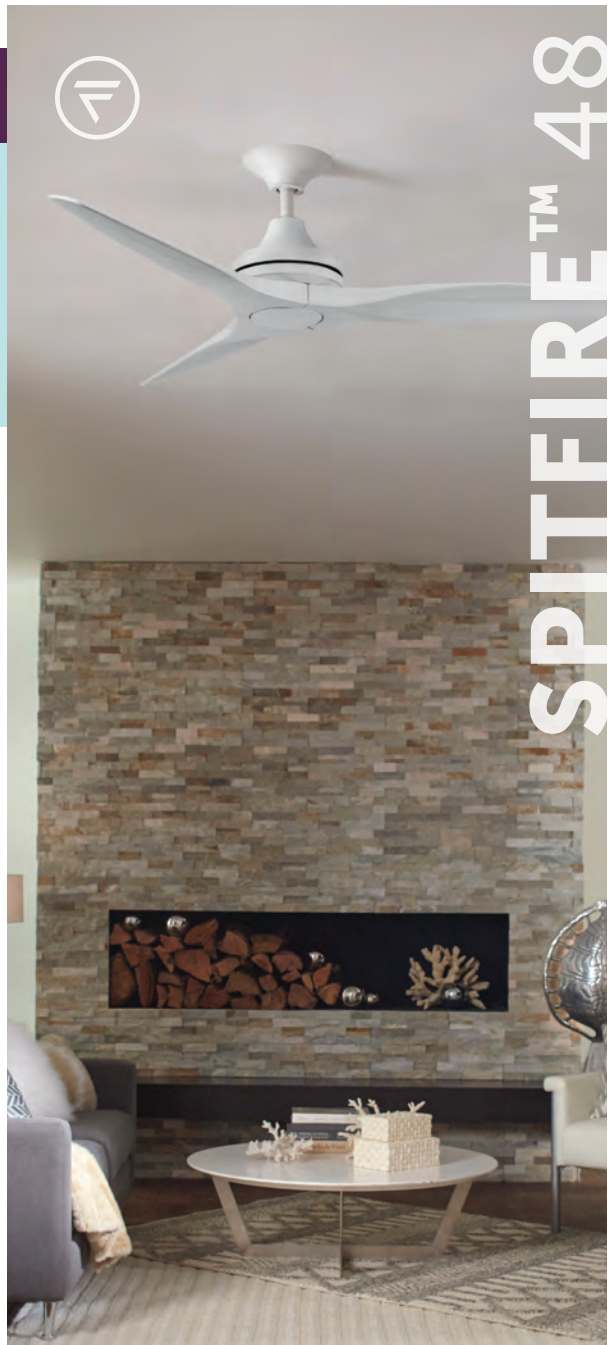

MIX & MATCH FAN MOTOR, BLADES & LIGHT KIT SOLD SEPARATELY

AC MOTOR **DRY** **DAMP**

required
(sold separately)

Motor
MA6721B**
Includes remote: +

Blade Set
B6720-48**

** replace with available finish codes below

optional accessories

(sold separately)

light kit		LED Light Kit LK6721B**		
mounting		Close-To-Ceiling Kit CCK6721**		Sloped Ceiling Kit (up to 42°) SCK1-52
				Longer Downrods page 77
controls		2-wire Fan-only Wall Control WC1WH		3-wire Fan + Light Wall Control WC2WH
		2-wire Fan-only Wall Remote WR500WH		2-wire Fan + Light Wall Remote WR501WH
		WiFi Smart Receiver WFR50		

ordering example

MA6721BBS
(brushed satin brass motor)
+
B6720-48K
(koa blade set)
+
LK6721BBS
(brushed satin brass light kit)

SPITFIRE™ 48

motor, light kit & close-to-ceiling kit finishes

 antique graphite	 brushed satin brass	 galvanized
 black	 dark bronze	 matte white
 brushed nickel	 matte greige	

blade finishes

 black	NEW koa	 natural	 white washed
 brushed nickel	 light oak	 weathered wood	
 dark walnut	 matte white	 whiskey wood	

view larger swatches on page 79