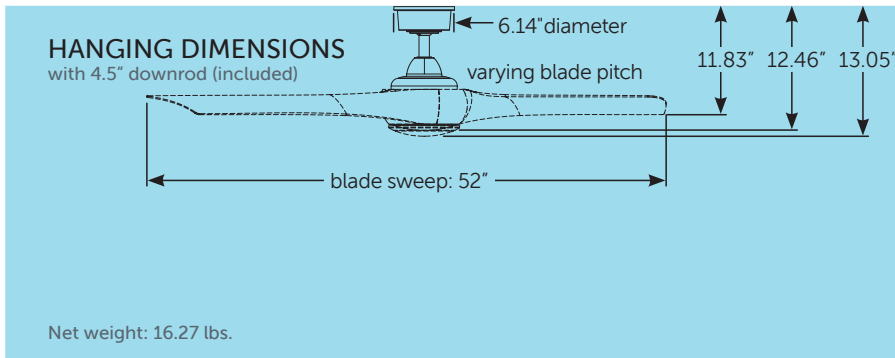

WRAP™ CUSTOM 52

CONTROL TYPE

wifi + fanSync by FANIMATION

TR305 handheld remote included

MOTOR TYPE & SIZE

DC 158 x 22
(LIMITED LIFETIME WARRANTY)

Reverse switch on remote

FAN SPEEDS
variable

HIGH-SPEED RPM
165

*HIGH-SPEED CFM
6,279 CFM

LOCATION RATING

dry damp wet

✓ ✓ ✗

LIGHTING—LK8530**
(sold separately)

18W LED with opal frosted glass

LIGHTING SPECS—LK8530**
(sold separately)

18W integrated LED with CCT Select
lumens: 1,600
CCT: 3000k/4000k/5000k
CRI: 90

MOUNTING TYPE

downrod sloped flush
4.5" included up to 27" included sold separately

✓ ✓ ✓