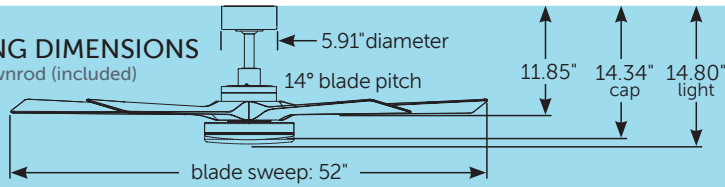

view larger swatches on page 79

TORCHAIRE™ 52

HANGING DIMENSIONS with 6" downrod (included)

Net weight: 15.88 lbs.

CONTROL TYPE

TR361 handheld remote included

MOTOR TYPE & SIZE

DC 126 x 10
(LIMITED LIFETIME WARRANTY)