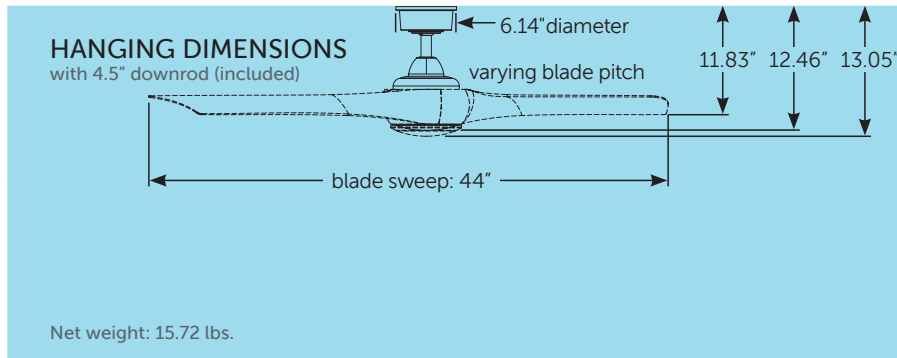

72-INCH

WRAP™ CUSTOM

WRAP™ CUSTOM 44

CONTROL TYPE

TR305 handheld remote included

MOTOR TYPE & SIZE

DC 158 x 22
(LIMITED LIFETIME WARRANTY)

Reverse switch on remote