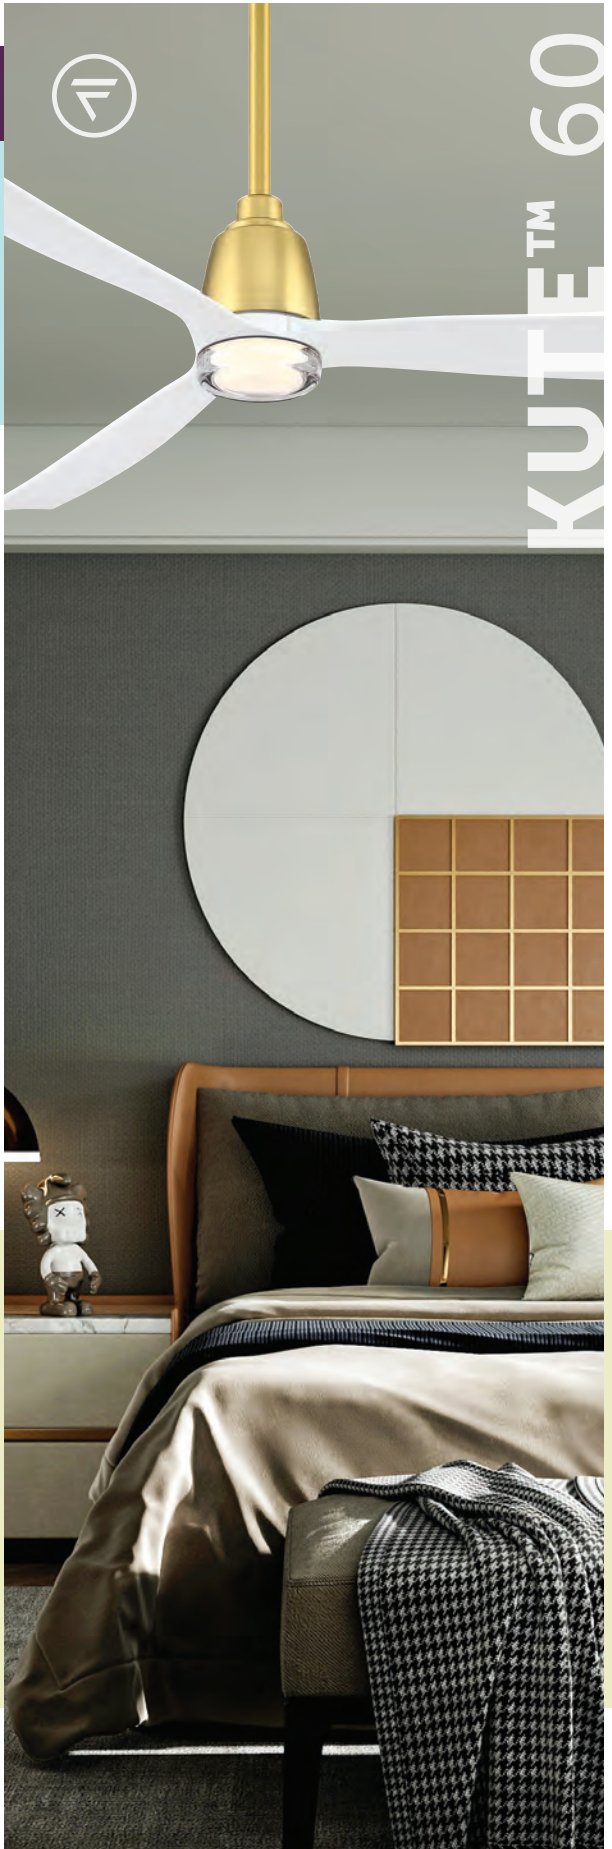

DC MOTOR **DRY** **DAMP**

Fan: FPD8560**
included:

remote

** replace with available finish code below

optional accessories
(sold separately)

LED lighting	Double-Walled Light Kit LK8560**	Knurled Light Kit LK8561**	
mounting	Close-To-Ceiling Kit CCK8534**	Sloped Ceiling Ball (up to 42°) SCB1-52	Longer Downrods page 77
controls	2-wire Wall Remote TW406		

ordering example

FPD8560BL
(black motor with black blades)
+
LK8561BS
(brushed satin brass knurled light kit)

FPD8560** motor & blade finish combinations

AGP antique graphite + light oak	BN brushed nickel + brushed nickel	DZ dark bronze + dark walnut
BL black + black	BS brushed satin brass + matte white	MW matte white + matte white

view larger swatches on page 79

KUTE™ 60