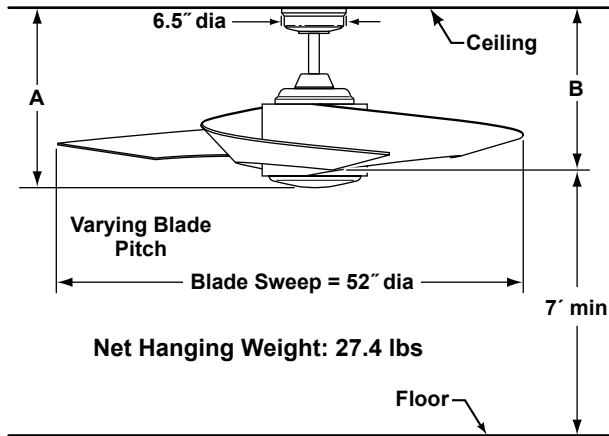

TORTO™
FP7900**
Ceiling Fan

	A	B
Fan w/6" downrod	16.50"	15.00"
Fan w/12" downrod	22.50"	21.00"
Fan w/18" downrod	28.50"	27.00"
Fan w/24" downrod	34.50"	33.00"
Fan w/36" downrod	46.50"	45.00"
Fan w/48" downrod	58.50"	57.00"
Fan w/60" downrod	70.50"	69.00"
Fan w/72" downrod	82.50"	81.00"