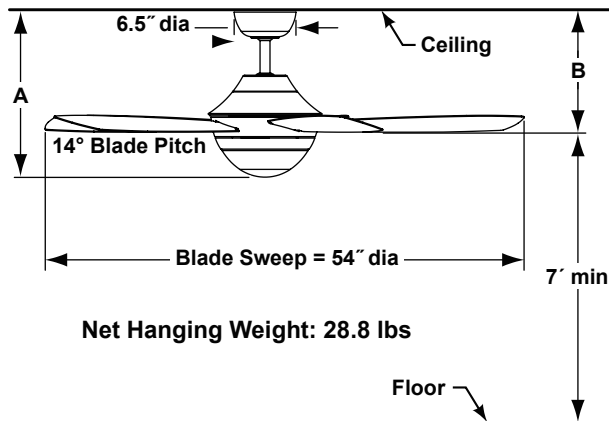

**CELANO™****FP5420PW-220  
Ceiling Fan****INSTALLATION REQUIREMENTS:**

Fan must be attached to a securely anchored electrical junction box capable of withstanding a load of at least 50 lbs.

**ELECTRICAL REQUIREMENTS:**

Requires a grounded electrical supply line of 220~240 volts AC, 50 Hz, 5 amp circuit.

**MOTOR SPECS:**

188 x 20-220 motor is designed for optimal performance with this fan.

**BLADES:**

A set of five 21.3" wood blades is included—walnut with OB and PW finishes and cherry with PN finish. Optional set of five cherry wood blades (B5400CY) is available for OB and PW fans—sold separately.