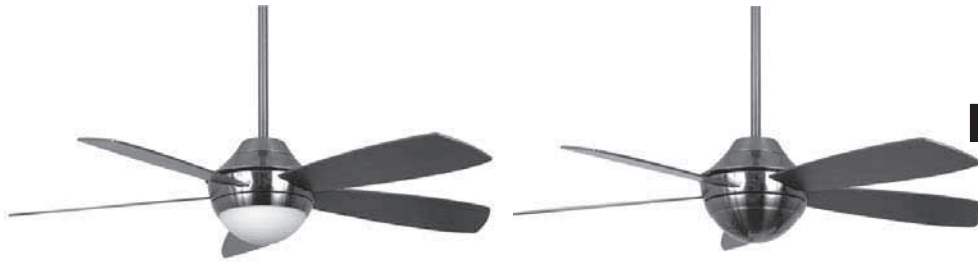

**CELANO™****FP5420PW-220  
Ceiling Fan****INSTALLATION REQUIREMENTS:**

Fan must be attached to a securely anchored electrical junction box capable of withstanding a load of at least 50 lbs.

**ELECTRICAL REQUIREMENTS:**

Requires a grounded electrical supply line of 220~240 volts AC, 50 Hz, 5 amp circuit.

**MOTOR SPECS:**

188 x 20-220 motor is designed for optimal performance with this fan.

**BLADES:**

A set of five 21.3" wood blades is included—walnut with OB and PW finishes and cherry with PN finish. Optional set of five cherry wood blades (B5400CY) is available for OB and PW fans—sold separately.

**CONTROL OPTIONS:**

C4FL-220 hand-held remote control is included. Push button remote control has 3 fan speeds and on/off light button. Optional C1-220, C2-220, C3-220 and C6-220 wall controls, TR4WH-220 remote control are available—sold separately. Instructions are provided with each control.

**LIGHTING OPTIONS:**

Two bulb (Two 15 watt CFL bulbs -included) downlight fixture is included with this fan assembly. Maximum downlight wattage not to exceed 30 watts.

**DOWNROD OPTIONS:**

Fan comes with a 1" dia. x 6" long downrod (DR1-6). Optional downrods available in 12", 18", 24", 36", 48", 60" and 72" lengths. A downrod coupler is available for installations requiring a downrod longer than 72". Optional Decorative DR Sleeve (DRS54\*\*) is available, requires an 18" or longer downrod. Fan can be mounted on a sloped ceiling up to 30°. Most sloped ceiling installations require a downrod longer than the standard 6" downrod. Optional sloped ceiling ball kits (SCB1-52) are available for slope angles greater than 30° and up to 52°. Optional close-to-ceiling kit is available as well—sold separately. Call your local dealer for more information.