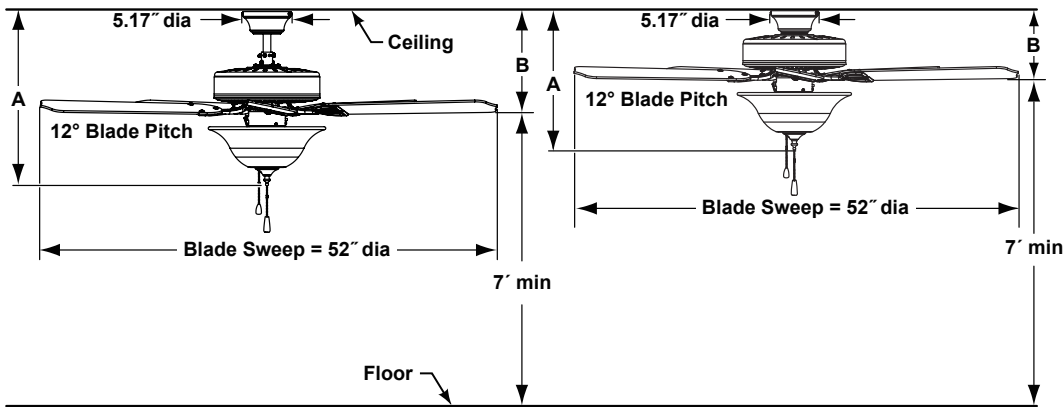

# BP220\*\*1-220/ BP225OB1-220 Series Ceiling Fans

Net Hanging Weight: 18.5 lbs

	A	B
Fan In Close to Ceiling Configuration	15.48"	7.74"

	A	B
Fan w/4.5" downrod	19.30"	11.10"
Fan w/12" downrod	26.80"	18.60"
Fan w/18" downrod	32.80"	24.60"
Fan w/24" downrod	38.80"	30.60"
Fan w/36" downrod	50.80"	42.60"
Fan w/48" downrod	62.80"	54.60"
Fan w/60" downrod	74.80"	66.60"
Fan w/72" downrod	86.80"	78.60"

### MOTOR SPECS:

153 x 15-220 motor is designed for optimal performance with this fan.

### BLADES:

A set of five 20.7" traditional wood blades is included.